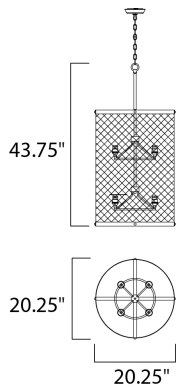

MEASUREMENTS

DIMENSION : 20.25" L x 20.25" W x 43.5" H
 HANGING WEIGHT : 12. lb

LAMPING

INPUT VOLTAGE : 120V
 LUMENS : 0 Rated (0 Del.)
 BULB : 8 x 60W (NOT INCLUDED), 480W Total
 DIMMABLE : Dimmable

FINISHES OPTION