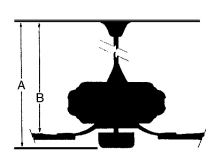

## MEASUREMENTS

Blade Finish:	Reversible Blades: <b>No</b>		
Blade Material: <b>Plywood Construction</b>	Slope: <b>No</b>		
Blade Sweep: <b>32"</b>	No. of Blades: <b>6</b>	Blade Pitch: <b>22 degrees</b>	Hanging Weight: <b>15.21</b>
Downrod 1: <b>6</b>	Downrod 1 Outside Dia: <b>0.75</b>	Downrod 2: <b>6</b>	Downrod 2 Outside Dia:
Ceiling to Lowest Point: (Dim A) <b>12.5</b>	Ceiling to Blade (Dim B) <b>12.0</b>	Lead Wire: <b>80</b>	Motor Size: <b>153x16mm</b>