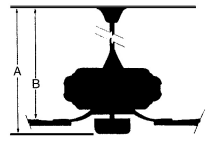

MEASUREMENTS

Blade Finish:	Reversible Blades: No							
Blade Material:	Slope: Yes							
Blade Sweep: 54"	No. of Blades: 3	Blade Pitch:	Hanging Weight: 17.48					
Downrod 1: 6	Downrod 1 Outside Dia: 0.75	Downrod 2: Downrod 2 Outside Dia:	Downrod 2 Outside Dia:					
Ceiling to Lowest Point: (Dim A) 13.75	Ceiling to Blade (Dim B) 12.75	Lead Wire: 80"	Motor Size: 188X15MM					
<table border="0"> <tr> <td>Low</td> <td>Low/Med.</td> <td>Medium</td> <td>Med/High</td> <td>High</td> </tr> </table>				Low	Low/Med.	Medium	Med/High	High
Low	Low/Med.	Medium	Med/High	High				
RPM:								
Amps:								
Watts:								
CFM:								
CFM/Watts:								