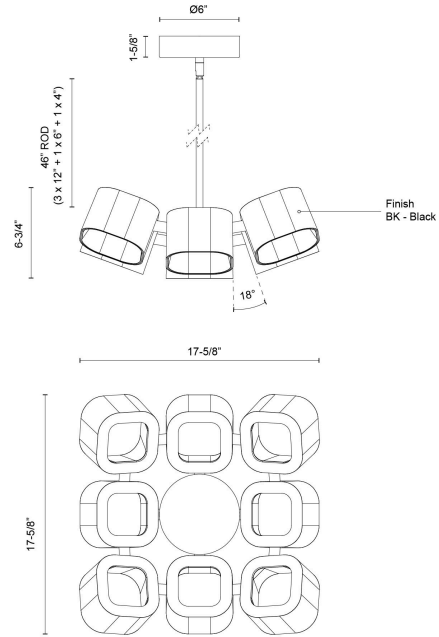

Arena 18-in Chandelier

Model	Color Temperature	Wattage	Voltage	Total Lumens	Delivered Lumens	Dimmer Support (Optional, Not Included)
CH73418-UNV CH73418-BK-UNV	3000K	80W	120-277V	7055lm	3560lm*	TRIAC/ELV

SPECIFICATION DETAILS

Fixture Dimensions	L17-5/8" x W17-5/8" x H6-3/4"
Canopy Dimensions	D6" x H1-5/8"
Minimum Hang Height	15"
Location	Dry
Diffuser Details	Frosted Acrylic Diffuser
Dimming Range	100% - 10%
Illumination Direction	Down
Light Source/Life	LED (50,000 hours) 90CRI
Material	Aluminum, Acrylic
Slopped Ceiling Adaptable	Yes, 45 Deg
Rod Length	46" Max (3x12" + 1x6" + 1x4")
Wire Length	72"
Compliance	ETL Certified: Yes CEC Title 24: Yes