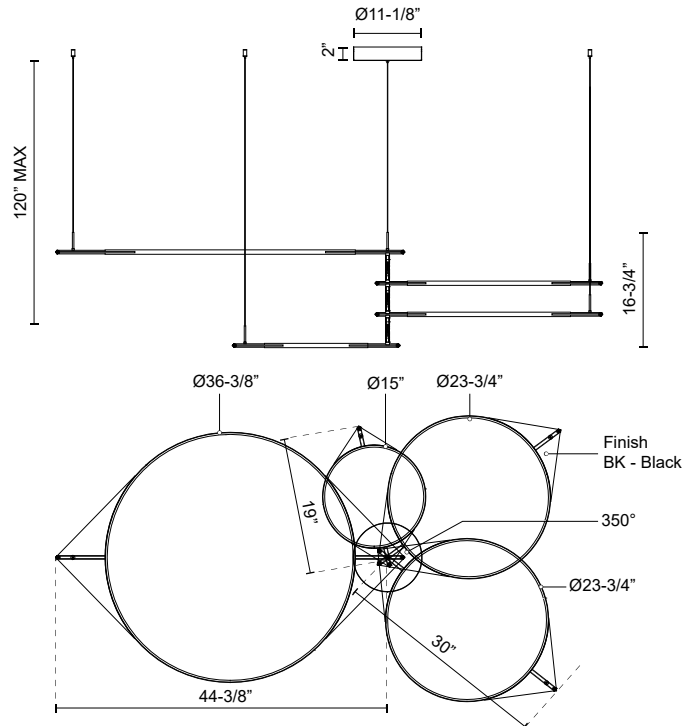

SERIF MP84483-UNV-010

PENDANTS

PROJECT

MP84483-BK-UNV-010
Black

SPECIFICATION DETAILS

Fixture Dimensions	L74-3/8" x W36-3/8" x H16-3/4"
Light Source	LED with DC Driver
Wattage	90W
Total Lumens	7820lm
Delivered Lumens	BK-4625lm*
Voltage	120-277V
Color Temperature	3000K
CRI (Ra)	90CRI
Optional Color Temps	2700K - 5000K Available, Minimum Order Quantities Apply
LED Rated Life	50,000 hours
Dimming	100% - 10%, TRIAC or ELV Dimmer (Not Included) or 0-10V Dimmer (Not Included)
Diffuser Details	White Silicone Diffuser
Adjustable	Yes
Wire Length	120" Max
Wire Type	Black Coaxial Wire
Minimum Hang Height	20"
Sloped Ceiling Adaptable	Yes
Location	Dry
Canopy Dimensions	D11-1/8" x H2"
Paint Finish	BK02
Finish Option(s)	Black
Material	Aluminum + Polymeric Material
Illumination Direction	Omni-directional
CEC Title 24 JA8	Yes, JA8-2022

* For custom options, consult factory for details.

* For warranty information, please visit www.kuzcolighting.com/warranty

DESCRIPTION

The Serif Collection features clean, angular geometrics colliding in harmony. Minimal yet impactful, the rings of light seem to float organically in air. Each piece of the Serif Collection is adjustable to fit your style, from minimal and clean uniform rings, to free-form. This versatility makes it the perfect mixture of both two- and three-dimensional art depending on the ring formations you create.