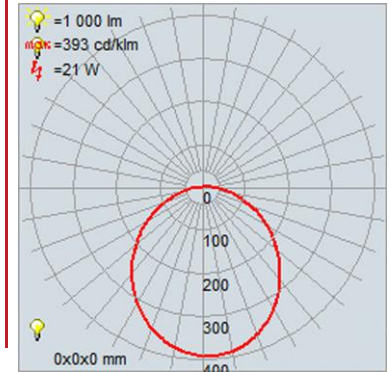

IES FILE

In addition to Access Lighting's purchase and warranty terms and conditions, by signing below or placing an order, you agree that you are authorized to bind the entity placing any order and acknowledge the following: All of sizes and measurements are approximate and all images are for illustrative purposes only. In the event of an inconsistency, the "Product Measurements" section controls. There also may be slight differences in the colors and designs compared to the displayed and printed images.

Signature: _____
Print Name _____ Date: _____

Toll Free 800-828-5483 www.AccessLighting.com
301 Piedmont Grove Park, Suite A, Greenville, SC 29611

** NOTE: All measurements are rounded up to the 1/4 inch. There is no warranty on any replaceable bulbs, even if included with the fixture.
Copyright Access Lighting Corp. All information is subject to change without notice. 5/29/2024 20255LEDMG-MBL_FST.pdf