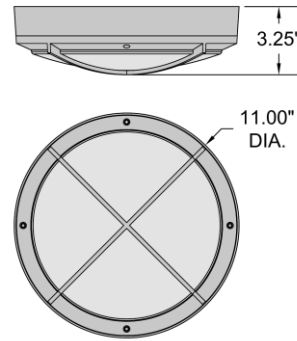

FIXTURE**	BACKPLATE / CANOPY**
Length:	Length
Width:	Width:
Diameter 11"	Diameter:
Height: 3.75"	Height:
Extension:	
Overall Height:	

TECHNICAL SPECIFICATIONS

SPECIFICATIONS

Frame Material: Aluminum
Diffuser Material: Glass
Lamping Type: SSL (Dedicated LED) Jbox: Standard
Lamping Base: SSL Lamp Wattage: 20 W
Lamp Quantity: 1 Total Wattage: 20 W
Voltage: 100-277v Lamps Included: Yes

PHOTOMETRICS

Dimmable: No Nominal Lumens: 1800 Lm
CRI: 90 Delivered Lumens: 1144 Lm
CCT: 3000K
Recommended Dimmers:

ADDITIONAL NOTES

Project Name: _____
Location: _____
Type: _____
Quantity: _____
Notes: _____

LINE DRAWING

IES FILE

In addition to Access Lighting's purchase and warranty terms and conditions, by signing below or placing an order, you agree that you are authorized to bind the entity placing any order and acknowledge the following: All of sizes and measurements are approximate and all images are for illustrative purposes only. In the event of an inconsistency, the "Product Measurements" section controls. There also may be slight differences in the colors and designs compared to the displayed and printed images.